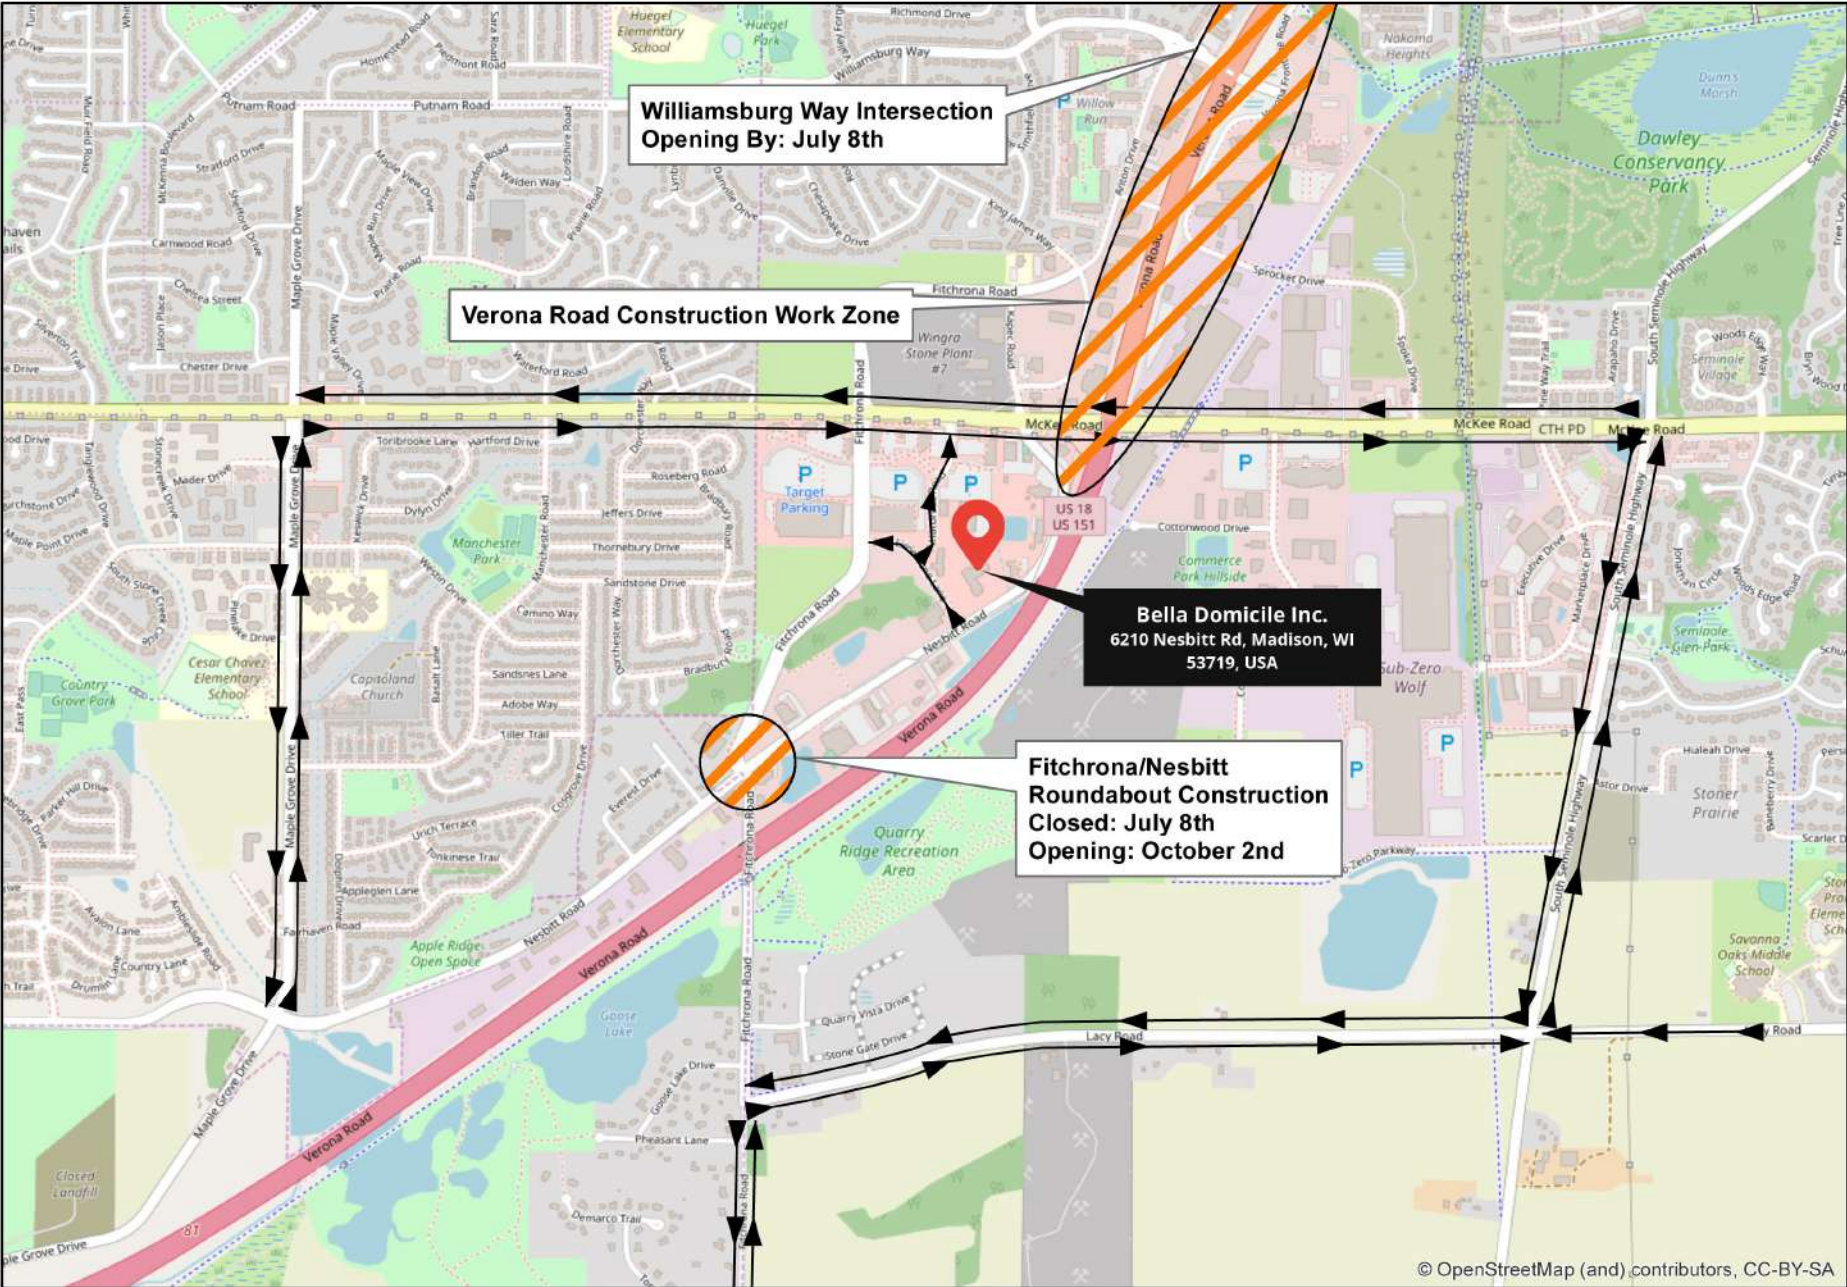

Fitchrona/Nesbitt Construction Detour

© OpenStreetMap (and) contributors, CC-BY-SA

0.5 Miles

Legend

- Detour Routes
- ▨ Construction Zones

Created By: City of Fitchburg Public Works Department 6/17/2019